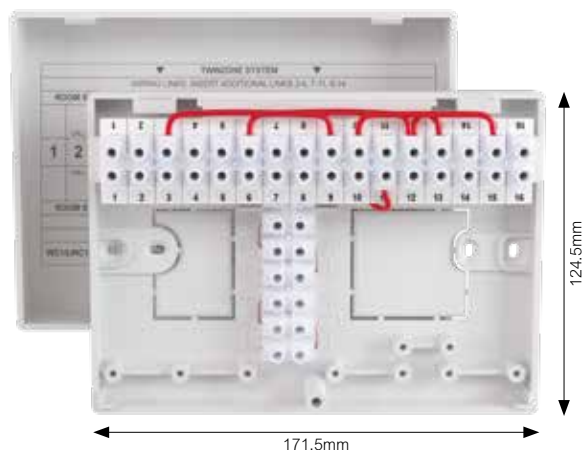

How we measure up

LWC1