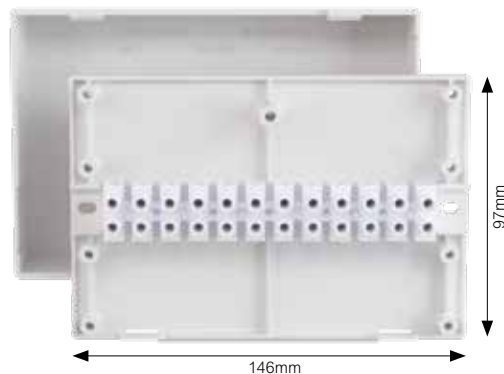

Wiring centres provide a safe and convenient method of system wiring. All controls can be neatly connected making operational testing a simple task.

Product	Part No.
LWC1 Wiring Centre	28001
LWC3 Junction Box	28003

Made for simplicity

- Easy to use
- Simplifies wiring and circuit testing
- Suited to all popular heating systems
- A safe means of connection
- Large terminals
- Easy access
- Complies with BS EN 60670-22

Getting technical

	LWC1	LWC3
12 way junction box	-	✓
16 way wiring centre	✓	-
Manufactured in flame-retardant plastic	✓	✓
Cable clamps supplied	✓	✓
Top or bottom cable entry bays	-	✓
Large diameter wiring terminals	✓	✓
Wiring links provided to suit most systems	✓	-
Cable identification labels included – with full installation instructions	✓	-
Terminal rating	10A	10A

How we measure up

LWC3

draytoncontrols.co.uk

Customer & Technical Support: 0333 6000 622

D16-10

In accordance with our continuous improvement procedures, we reserve the right to change design features and specifications without prior notification. The Data contained in this document is for guidance only. Drayton accepts no liability for any consequential losses, injury or damage resulting from the use of this document or the information contained within.

Join The Drayton Community
Facebook Group

MADE IN BRITAIN®