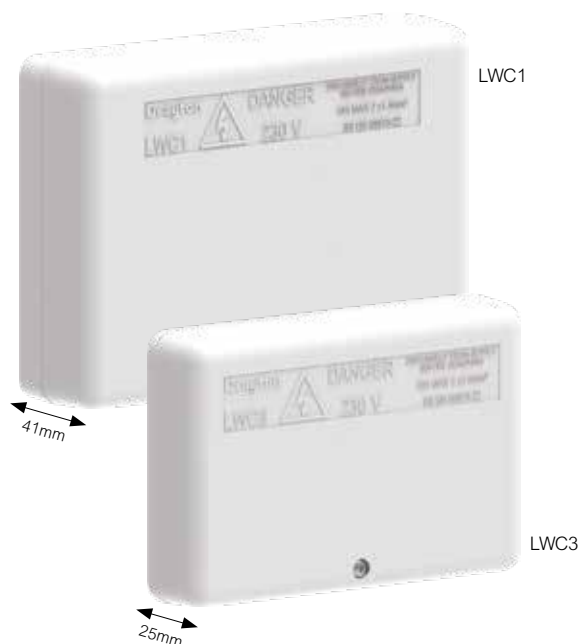

Wiring Centres

Drayton

by **Schneider** Electric

Wiring centres provide a safe and convenient method of system wiring. All controls can be neatly connected making operational testing a simple task.

Product	Part No.
LWC1 Wiring Centre	28001
LWC3 Junction Box	28003

Made for simplicity

- Easy to use
- Simplifies wiring and circuit testing
- Suited to all popular heating systems
- A safe means of connection
- Large terminals
- Easy access
- Complies with BS EN 60670-22

Getting technical

	LWC1	LWC3
12 way junction box	-	✓
16 way wiring centre	✓	-
Manufactured in flame-retardant plastic	✓	✓
Cable clamps supplied	✓	✓
Top or bottom cable entry bays	-	✓
Large diameter wiring terminals	✓	✓
Wiring links provided to suit most systems	✓	-
Cable identification labels included – with full installation instructions	✓	-
Terminal rating	10A	10A