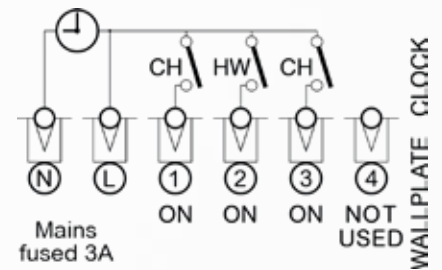

Wiring

Heat Hub[®] 1 Channel

Heat Hub[®] 2 Channel

Heat Hub[®] 3 Channel

 BRITISH BUILT TO LAST

wiser.draytoncontrols.co.uk | customer.care@draytoncontrols.co.uk

Wiser Support: 0333 6000 622

D125-6