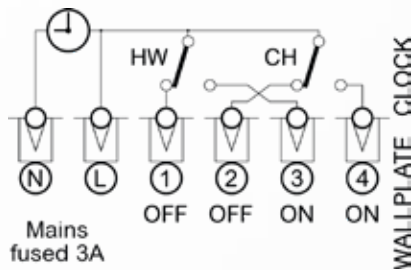

Heat Hub® 2 Channel