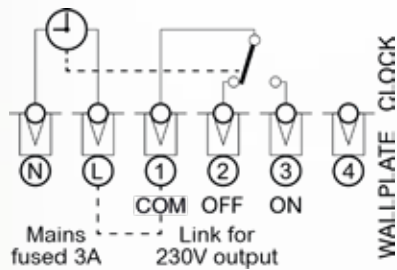

Wiser Heat Hub®	Wiser Room Thermostat	Wiser Radiator Thermostat	Wiser Plug
Mounting	Industry standard wall plate	Wall bracket or desk stand	Radiator Valve	Std. UK 3 pin socket
Maximum radio frequency power transmitted	+17dBm (50mW)	+13dBm (20mW)	+13dBm (20mW)	+8dBm (6.3mW)
Software version	6712093	6712090	6712089	V2.0
Relevant directives	Radio Equipment Directive (RED) 2014/53/EU, Batteries Directive 2006/66/EC, RoHS Directive 2011/65/EU			(RED)2014/53/EU RoHS 2011/65/EU
Applied standards	EN60730-1; EN60730-2-7; EN60730-2-9, EN 300 328			EN 60950-1, EN 62479, EN 300 328, EN 301 489-1, EN 301 489-17
Sustainable offer status	Green Premium product			

	Modulating Boiler		On/Off Boiler	
	ErP Class	ErP Rating	ErP Class	ErP Rating
Wiser Thermostat Kit 1	VI	4%	VII	3.5%
Wiser Thermostat Kit 2	VI	4%	VII	3.5%
Wiser Thermostat Kit 3	VI	4%	VII	3.5%
Wiser Multi-zone Kit 1	VIII	5%	VII	3.5%
Wiser Multi-zone Kit 2	VIII	5%	VII	3.5%

Wiring

Heat Hub® 1 Channel