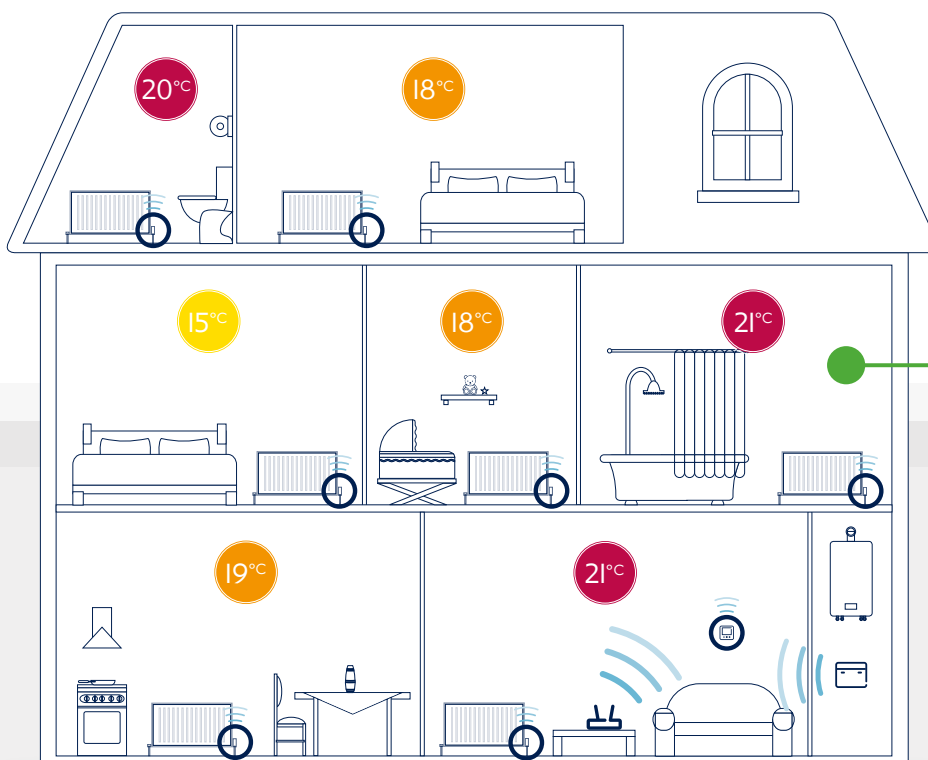

What makes Wiser wiser?

Simplicity
Standard wallplate,
wireless devices

Flexibility
Up to 3 channels, 16 rooms,
32 devices

Multi-zoning
Build the perfect system by
adding radiator thermostats

App Control
Simple app with boost
& Away Mode

Eco Mode
Combines weather
compensation & optimum
stop for maximum savings

Comfort Mode
Uses optimum start for
maximum comfort

Heat Report
View and compare temperatures
across single or multiple rooms

Geofencing
Enhanced control with
geofencing through IFTTT

OpenTherm®
Digital boiler interface enabling
more efficient control

Set different
temperatures in
selected rooms

Wiser Heat Hub^R

The Wiser Heat Hub^R is the brains of the system. It goes beyond smart, offering up to 3 channels, 16 zones and 32 devices in a system. All you have to do is clip it onto an industry standard wallplate and you can benefit from the full range of features.