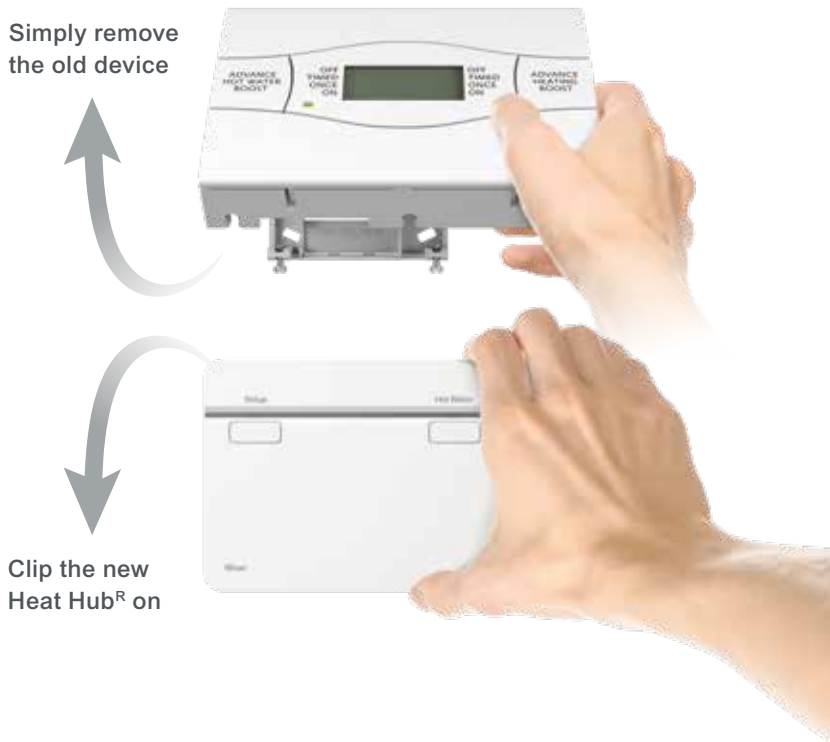

OpenTherm®
Digital boiler interface enabling
more efficient control

Set different
temperatures in
selected rooms

Wiser Heat Hub^R

The Wiser Heat Hub^R is the brains of the system. It goes beyond smart, offering up to 3 channels, 16 zones and 32 devices in a system. All you have to do is clip it onto an industry standard wallplate and you can benefit from the full range of features.